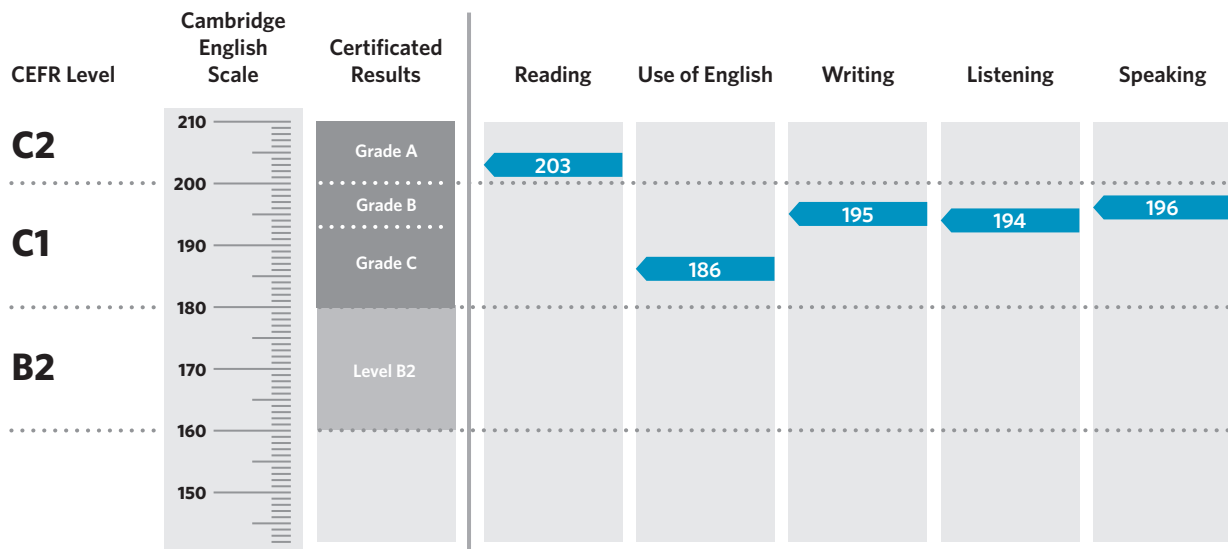

Result

Pass at Grade B

Overall Score

195

CEFR Level

C1

The Certificate in Advanced English (CAE) is an examination targeted at Level C1 in the Council of Europe's Common European Framework of Reference.

Candidates achieving Grade A (between 200 and 210 on the Cambridge English Scale) receive the Certificate in Advanced English stating that they have demonstrated ability at Level C2. Candidates achieving Grade B or Grade C (between 180 and 199 on the Cambridge English Scale) receive the Certificate in Advanced English at Level C1.

Candidates whose performance is below Level C1, but falls within Level B2 (between 160 and 179 on the Cambridge English Scale), receive a Cambridge English certificate stating that they have demonstrated ability at Level B2.